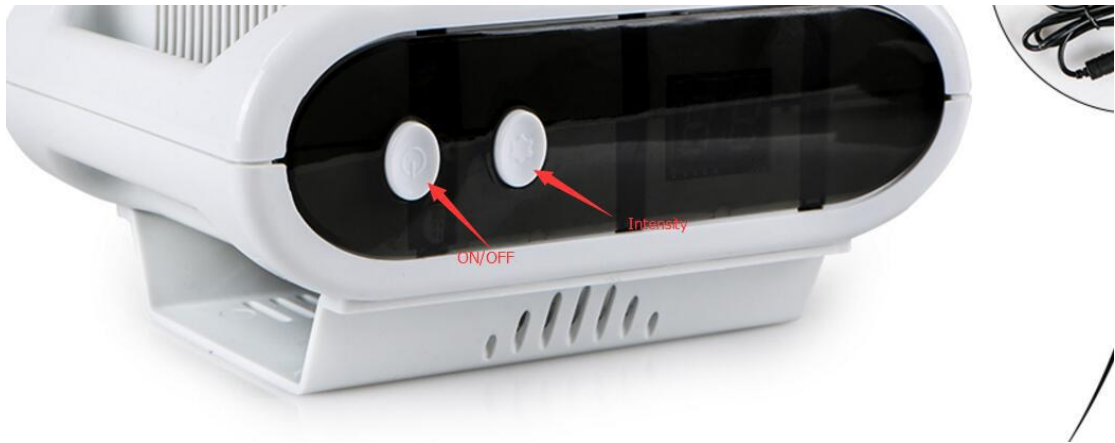

Mini Fat Freezing Cool Cellulite Machine

Model:WL-MINICV

How to use

- 1 Put a piece of anti-freeze membrane on the treatment area
- 2 Put the device on the abdomen with band

3 please connect the power supply

4 Please press the ON/OFF button

5 Press the Intensity to chose the output

Note: Please set the intensity from low to high

Please clean the treatment area of device after treatment finished